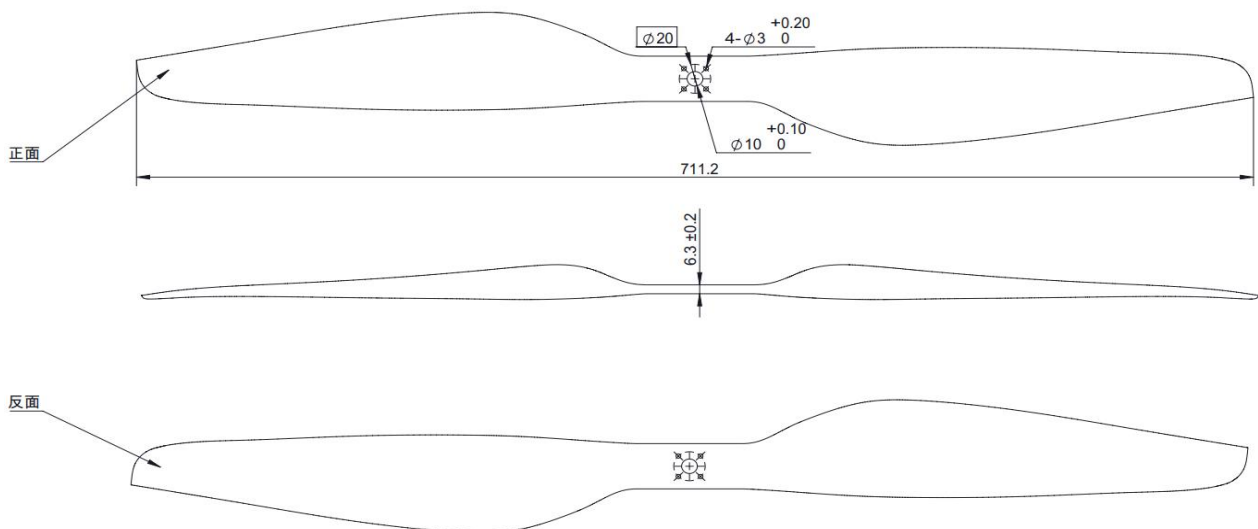

GP 28*9.2"

技术参数 Specification

产品型号 Model	GP 28*9.2"	单支重量 Weight	85 g
主要材质 Material of Props	碳纤维+环氧树脂 Carbon fiber+Epoxy resin	表面工艺 Surface technics	亮光镜面 Bright mirror
存储温度 Storage temperature	-10°C~35°C	使用环境温度 Operating Temperature	-40°C~65°C
最佳转速范围 Recommended speed range	1600~3800 r/min	存储湿度 Storage humidness	≤85%
极限拉力 Ultimate tension	27.5 kg	常用拉力范围 Recommended thrust	5.5~10.5 kg
直桨/折叠桨 Folding/unfolding	直桨 unfolding	推荐搭配电机 Recommended motors of hobbywing	HM8108/HM8110/HV8014/HV8017/HV9616

尺寸图 Dimension figure

转速、拉力、扭矩测试数据 Speed, thrust and torque test data